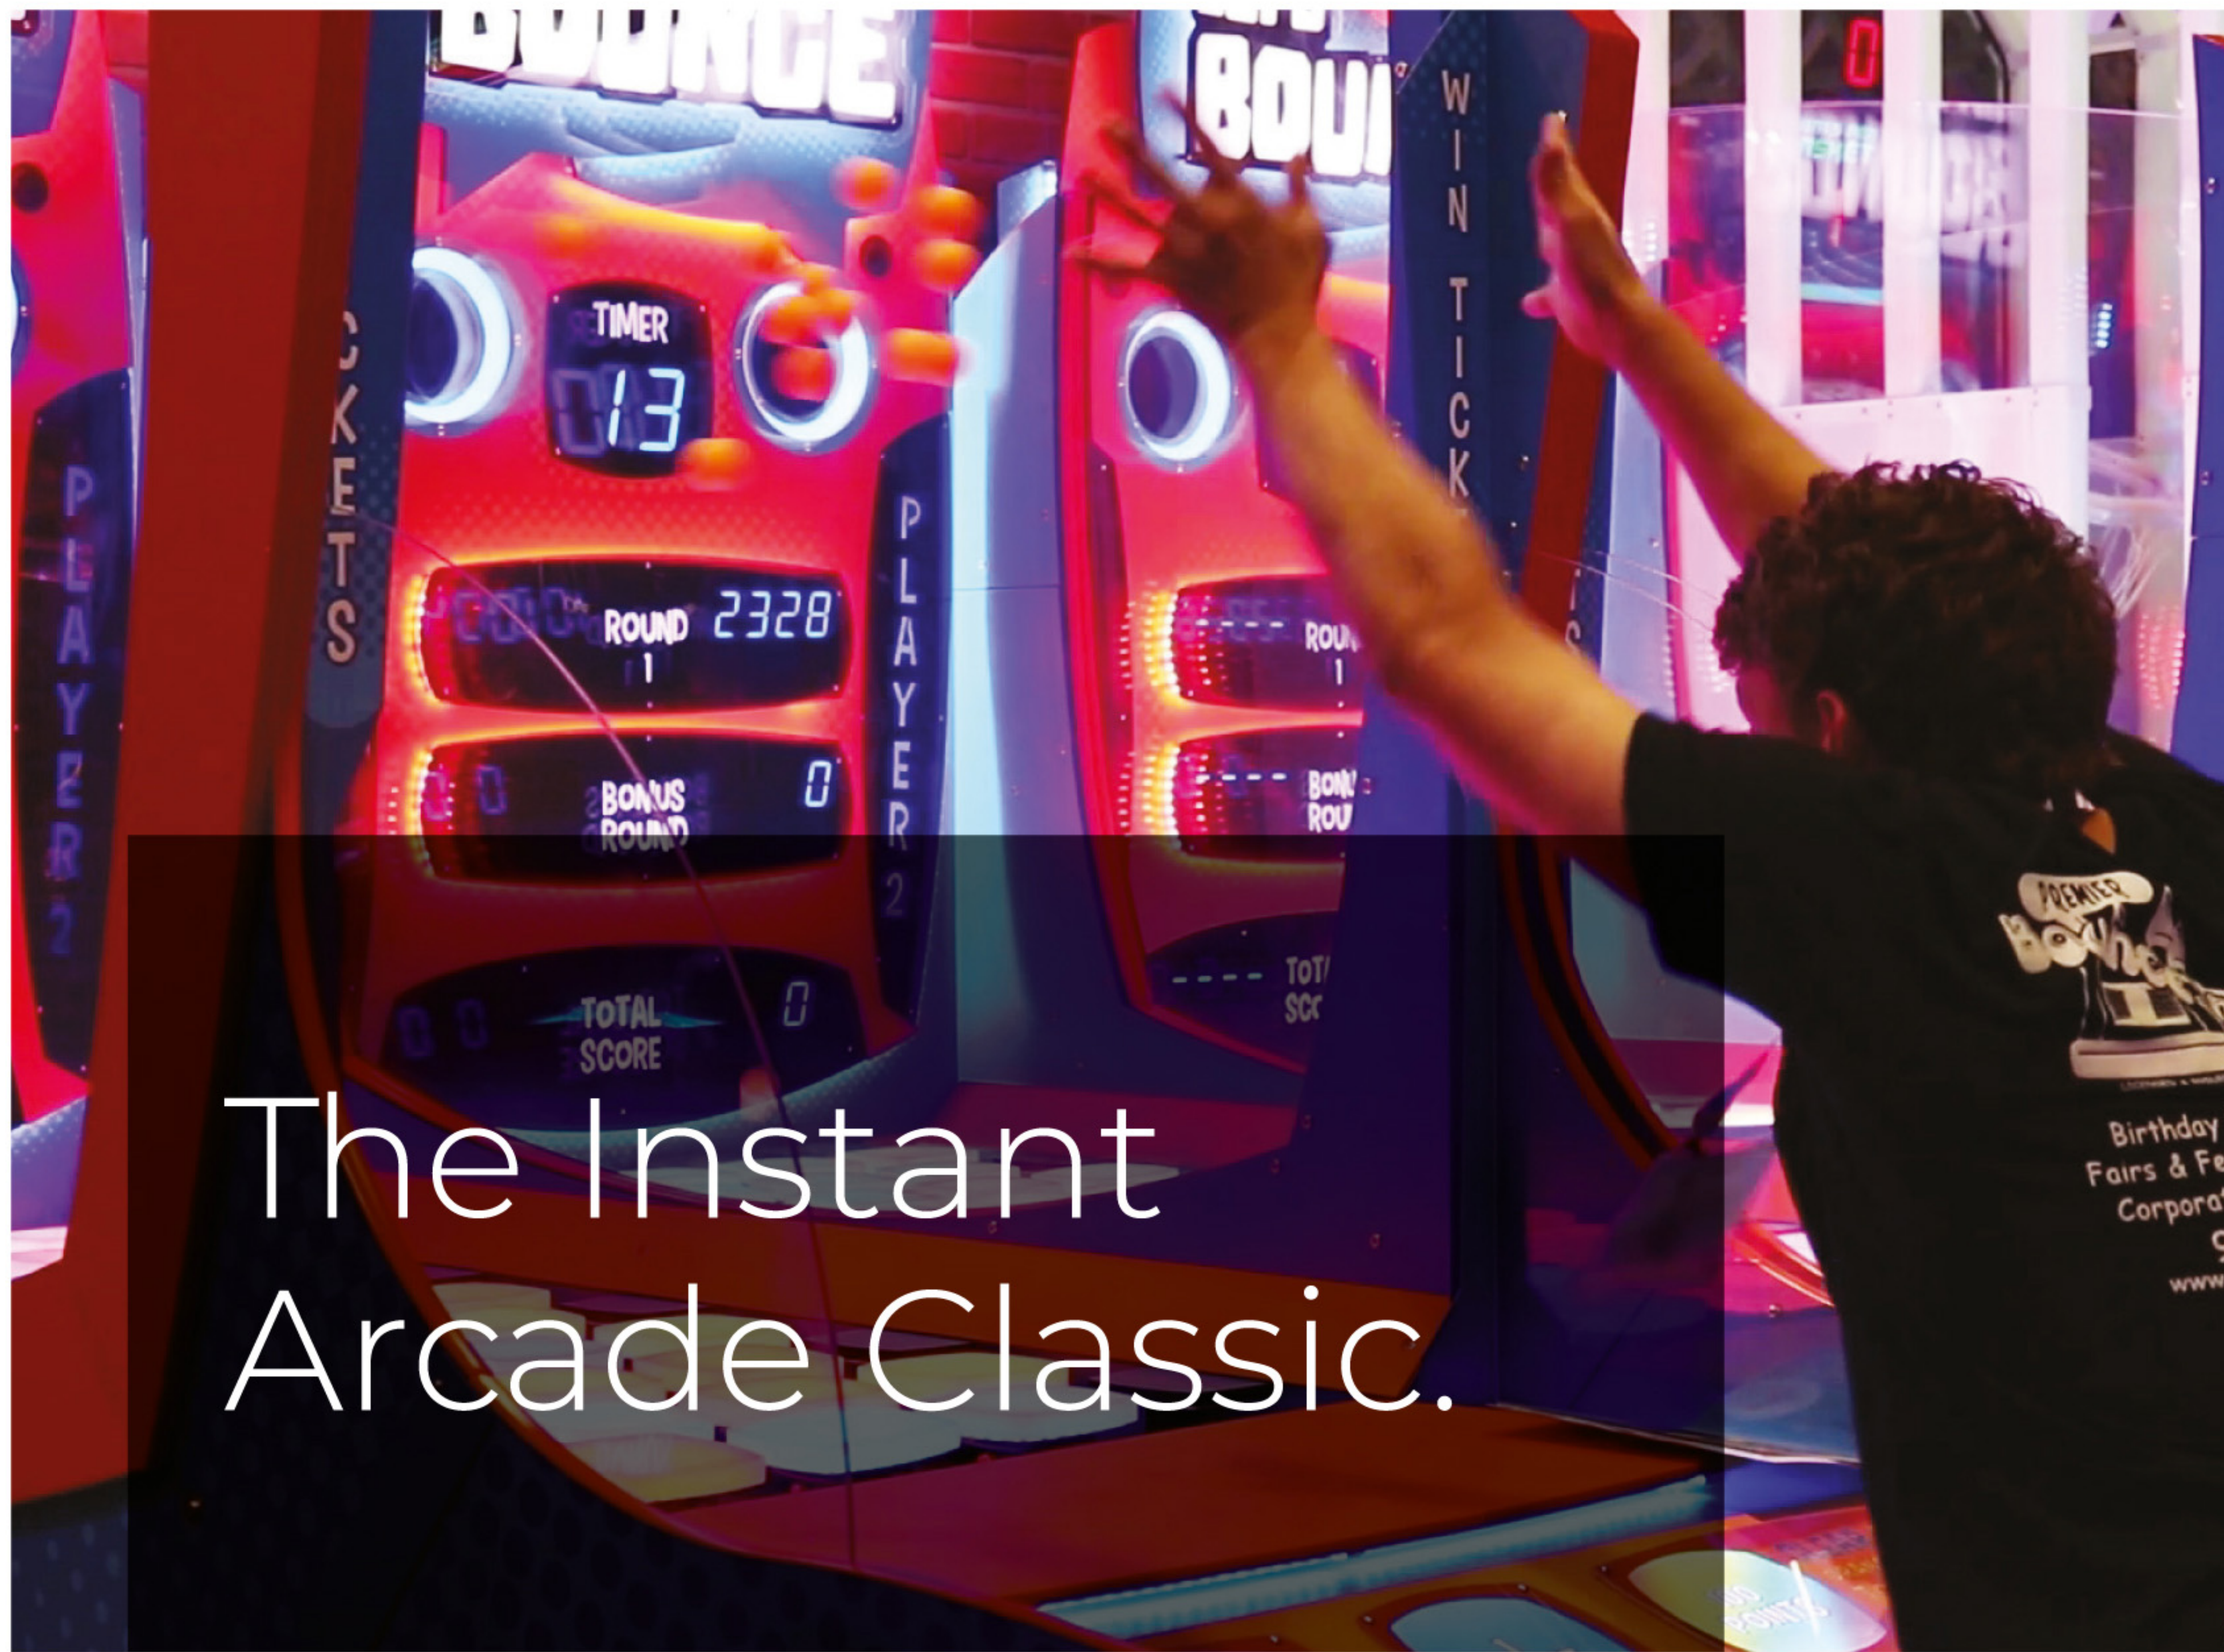

Let's Bounce

The Instant
Arcade Classic.

Let's Bounce is the instant classic in your Midway. Its attractive and addictive game play is great for all ages and is sure to have your guests coming back again and again.

GAME SPECIFICATIONS

Width: 43.07" / 109.4cm

Depth: 122.05" / 310cm

Height: 113.39" / 288cm

Weight: 882lbs / 400kg

BEST OF SHOW AWARD

ORDER NOW

+44 (0) 208 391 8090